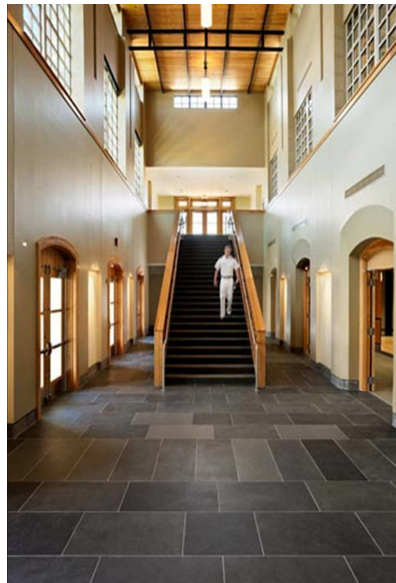

NATURAL FLOORING SLATE

Historic Black

This charcoal gray stone is a warm color with slight variations in surface textures and tones. Available in natural cleft, brushed, and honed.

Historic Gray

This is a mid-tone warm gray slate with subtle variations in graining. Honing this stone brings out more variations in color. Available in natural cleft, brushed, and honed.

Multi-Color

Dominated with dark tones of gray, this slate is mingled with variations of copper, golds and tawny earth tones. This slate is only available in natural cleft.

Slate Planking accentuates the stone with the unusual elongated proportions.

Brushed Historic Gray accented with Historic Black pieces
The eased surface makes for an inviting room.

Multi-Color Flooring
This unusual natural combination of colors works well with natural wood tones.

The black and gray slates are often combined for a distinctive appearance.

Mixed Sizes of Flooring Slate
Slate is available in multiple sizes and patterns.

VERMONT FLOORING AND LANDSCAPING SLATE

Natural Vermont slate is available in a variety of colors from green, grays, purples, and red. This stone varies in texture and tone creating a truly unique flooring option.