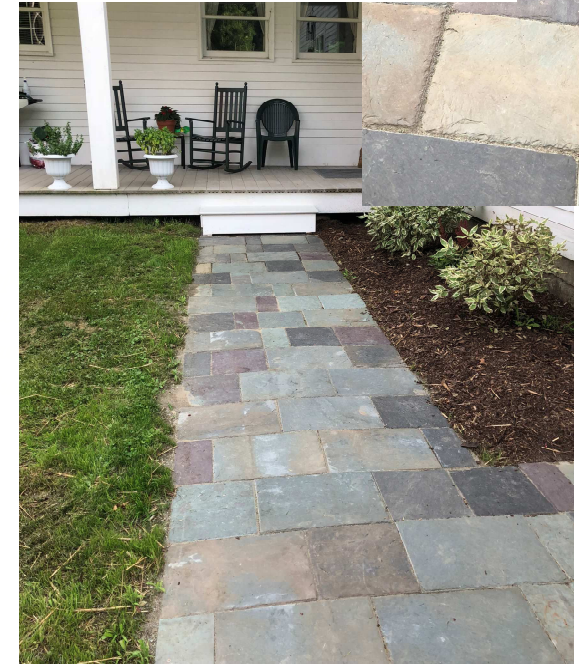

NATURAL FLOORING SLATE

Historic Black

This charcoal gray stone is a warm color with slight variations in surface textures and tones. Available in natural cleft, brushed, and honed.

Historic Gray

This is a mid-tone warm gray slate with subtle variations in graining. Honing this stone brings out more variations in color. Available in natural cleft, brushed, and honed.

Multi-Color

Dominated with dark tones of gray, this slate is mingled with variations of copper, golds and tawny earth tones. This slate is only available in natural cleft.

Slate Planking accentuates the stone with the unusual elongated proportions.

Brushed Historic Gray accented with Historic Black pieces
The eased surface makes for an inviting room.

Multi-Color Flooring
This unusual natural combination of colors works well with natural wood tones.

The black and gray slates are often combined for a distinctive appearance.

Mixed Sizes of Flooring Slate
Slate is available in multiple sizes and patterns.

VERMONT FLOORING AND LANDSCAPING SLATE

Natural Vermont slate is available in a variety of colors from green, grays, purples, and red. This stone varies in texture and tone creating a truly unique flooring option.