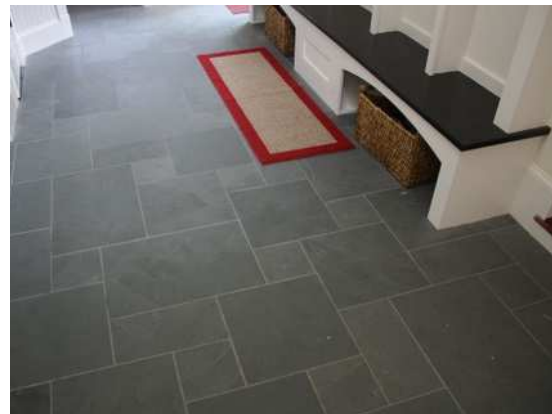

NATURAL FLOORING SLATE

Historic Black

This charcoal gray stone is a warm color with slight variations in surface textures and tones. Available in natural cleft, brushed, and honed.

Historic Gray

This is a mid-tone warm gray slate with subtle variations in graining. Honing this stone brings out more variations in color. Available in natural cleft, brushed, and honed.

Multi-Color

Dominated with dark tones of gray, this slate is mingled with variations of copper, golds and tawny earth tones. This slate is only available in natural cleft.

Slate Planking accentuates the stone with the unusual elongated proportions.

Brushed Historic Gray accented with Historic Black pieces
The eased surface makes for an inviting room.

Multi-Color Flooring
This unusual natural combination of colors works well with natural wood tones.

The black and gray slates are often combined for a distinctive appearance.

Mixed Sizes of Flooring Slate
Slate is available in multiple sizes and patterns.

VERMONT FLOORING AND LANDSCAPING SLATE

Natural Vermont slate is available in a variety of colors from green, grays, purples, and red. This stone varies in texture and tone creating a truly unique flooring option.